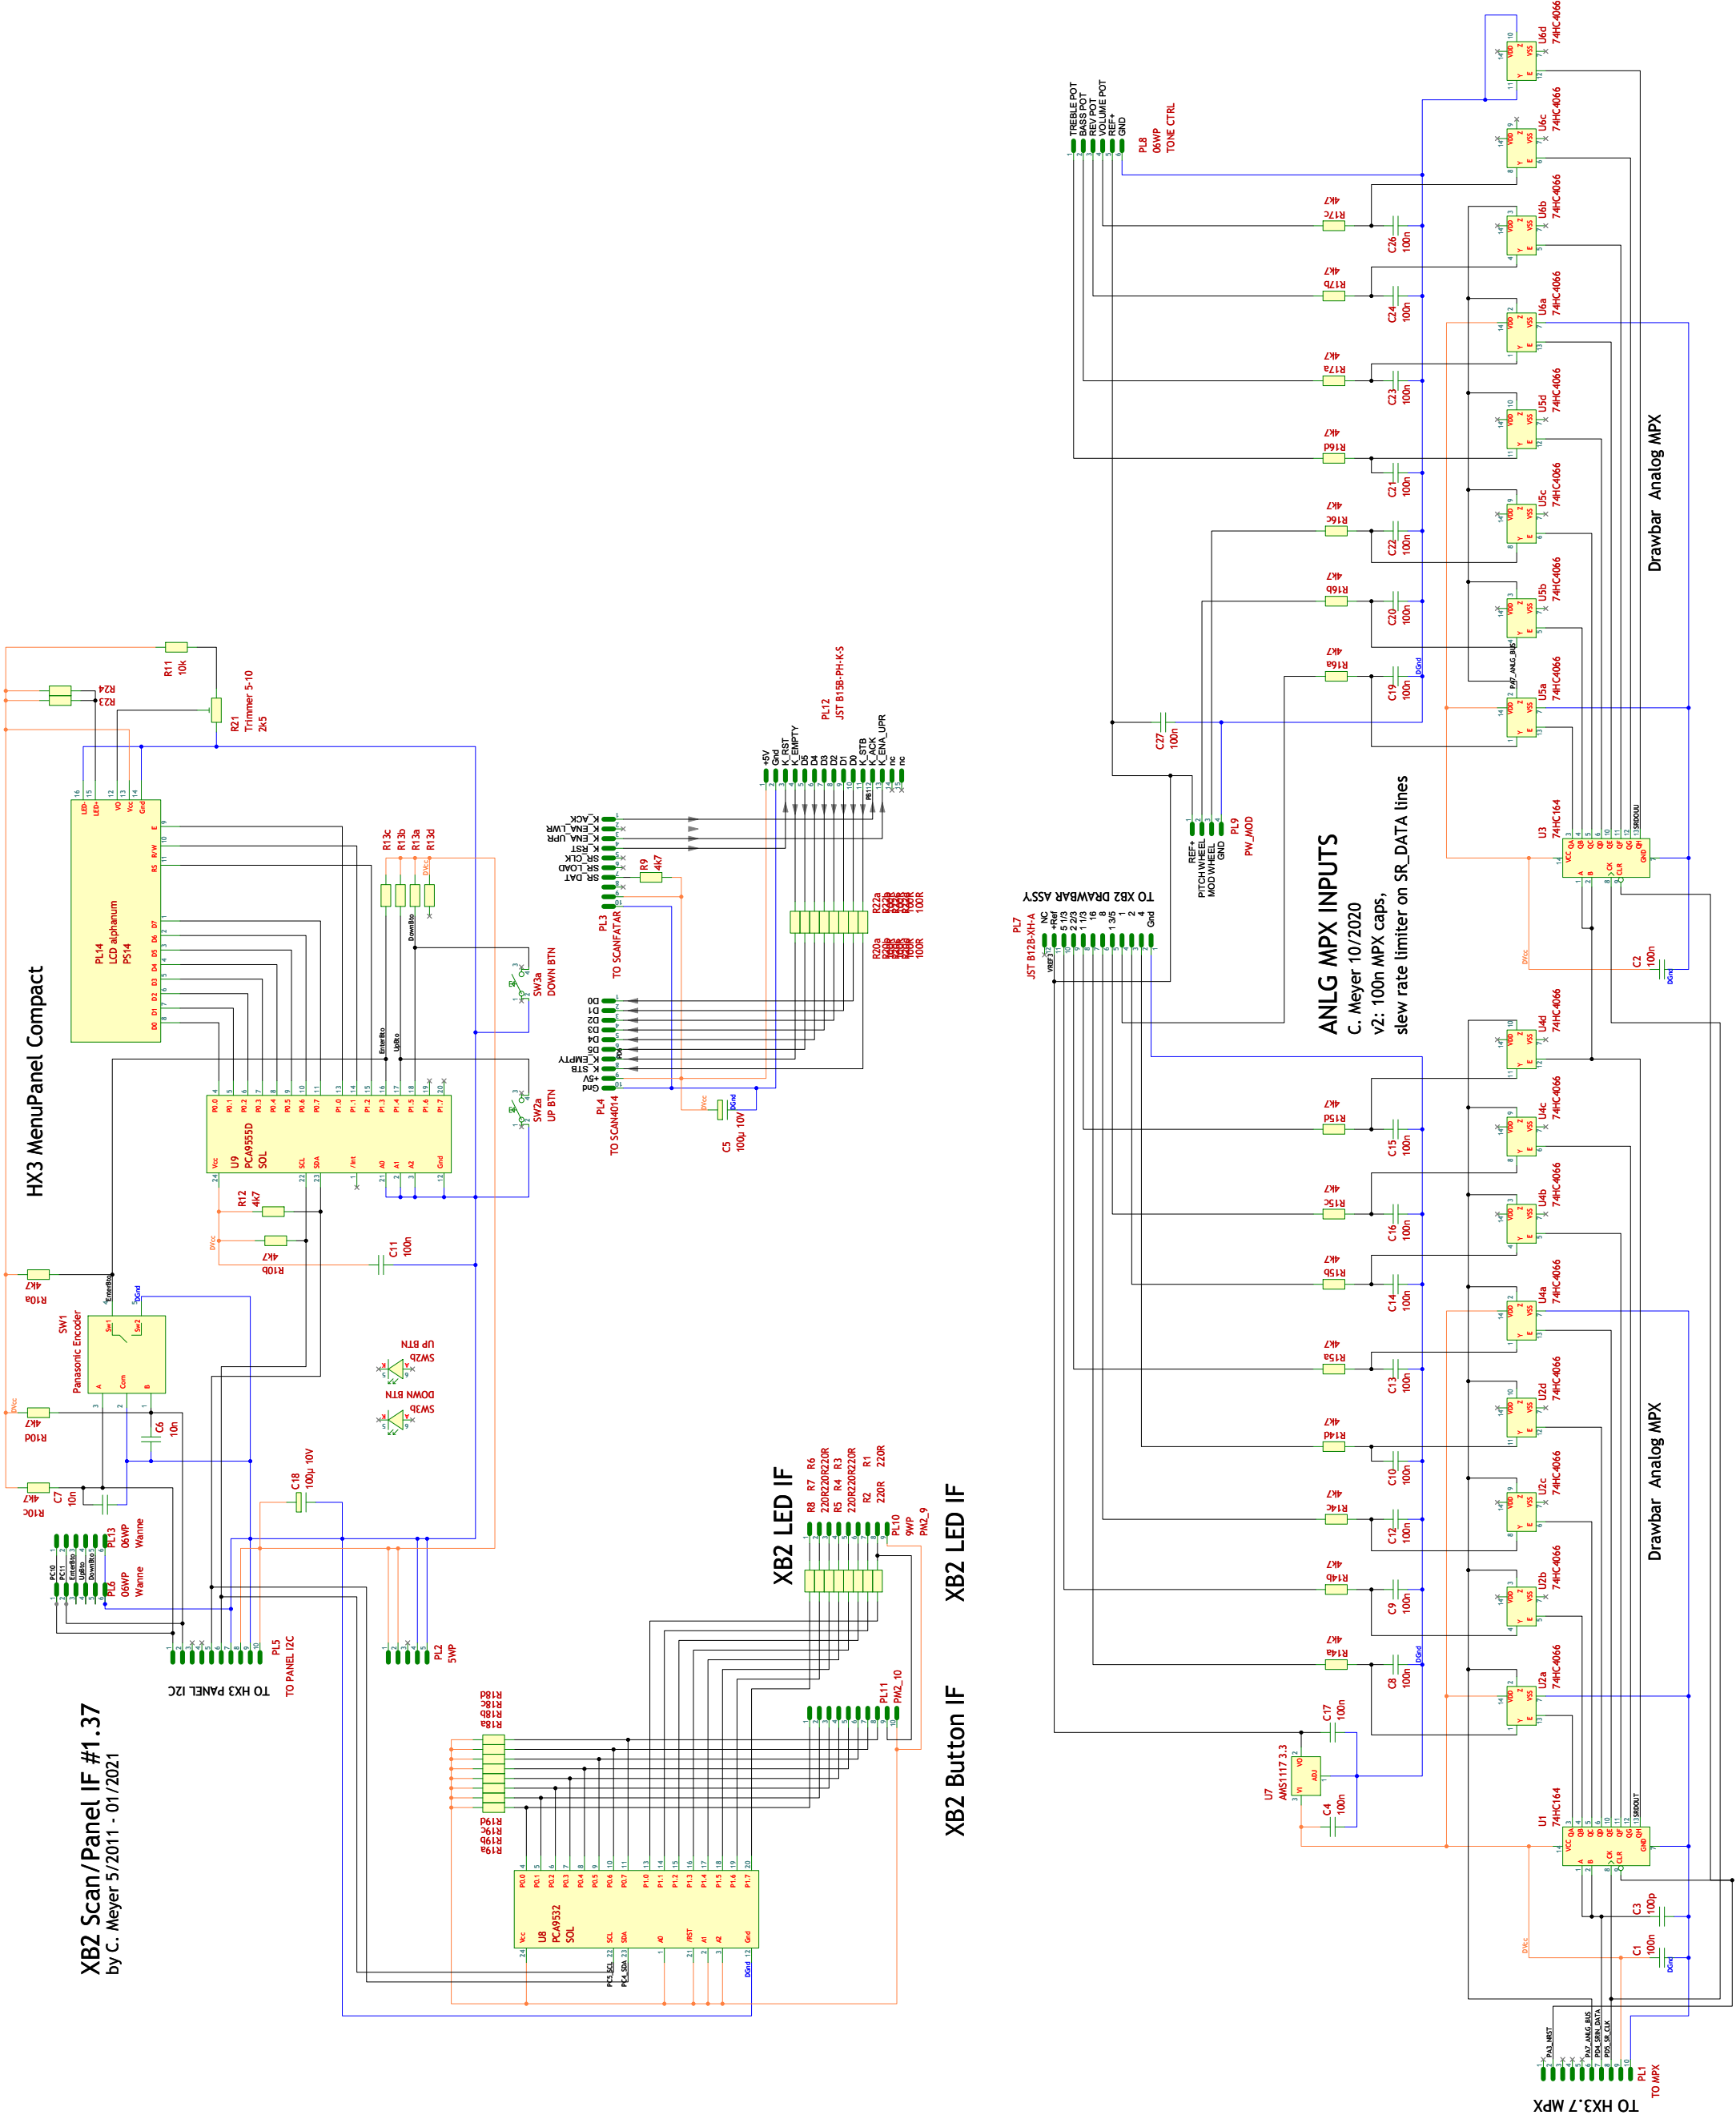

XB2 Scan/Panel IF #1.37

by C. Meyer 5/2011 - 01/2021

HX3 MenuPanel Compact

ANLGL MPX INPUTS

C. Meyer 10/2020
V2: 100n MPX caps,
slew rate limiter on SR_DATA lines