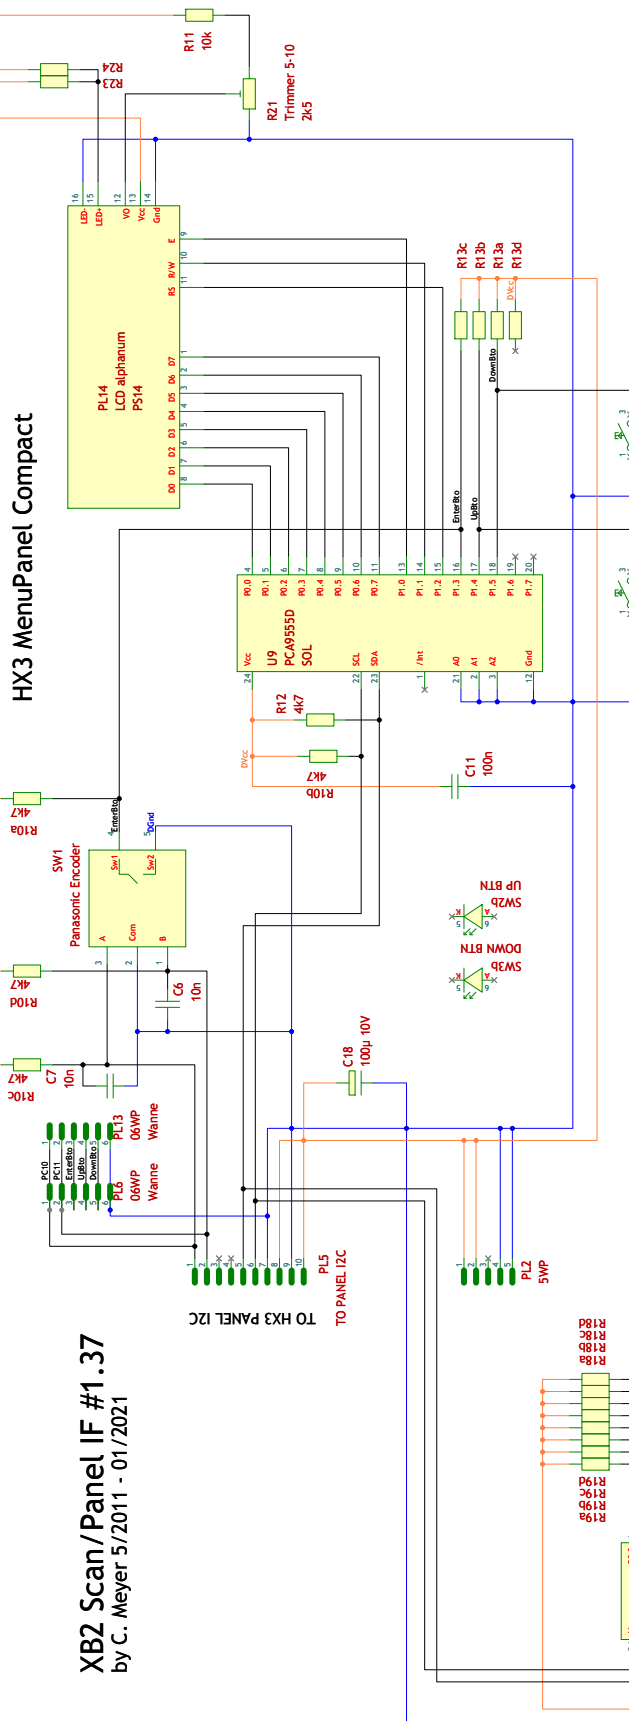

XB2 Scan/Panel IF #1.37

by C. Meyer 5/2011 - 01/2021

HX3 MenuPanel Compact

ANLGL MPX INPUTS

C. Meyer 10/2020
V2: 100n MPX caps,
slew rate limiter on SR_DATA lines