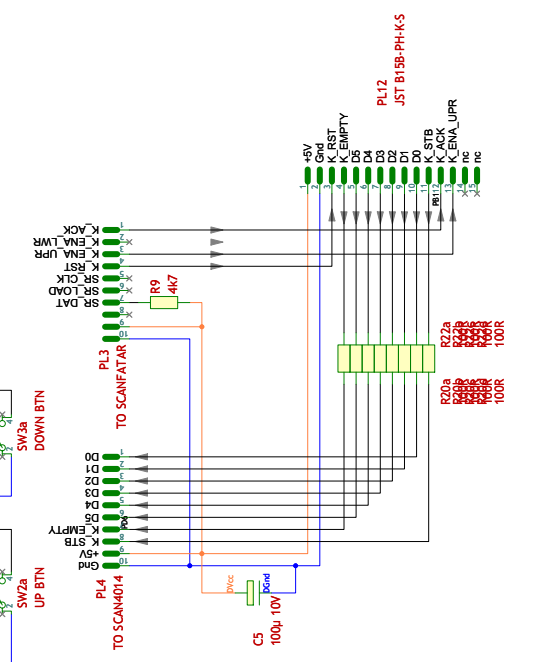

XB2 Scan/Panel IF #1.37

by C. Meyer 5/2011 - 01/2021

HX3 MenuPanel Compact

ANLGL MPX INPUTS

C. Meyer 10/2020
V2: 100n MPX caps,
slew rate limiter on SR_DATA lines