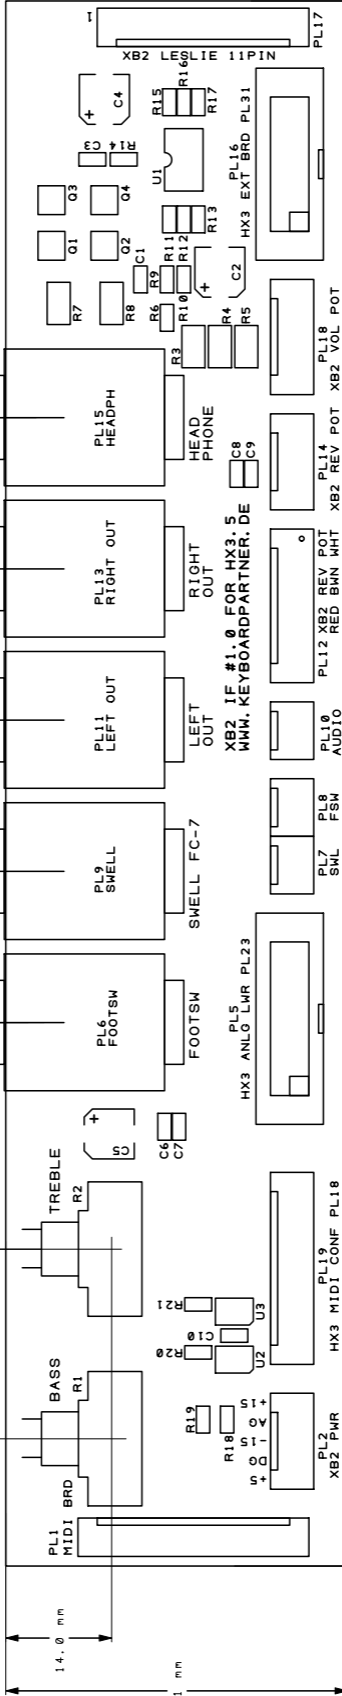

25.1 mm 30.0 mm 80.0 mm

14.0 mm

45.1 mm

207.0 mm

XB2 IF #1.0 FOR HX3.5
WWW.KEYBOARDPARTNER.DE