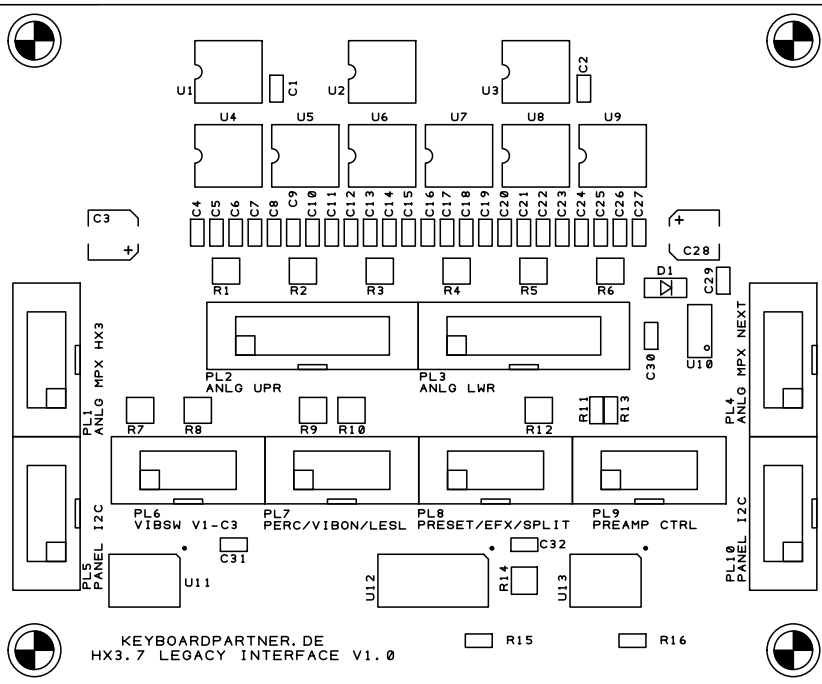

90.17 mm

KEYBOARDPARTNER, DE
HX3.7 LEGACY INTERFACE V1.0

R15

R16

109.86 mm