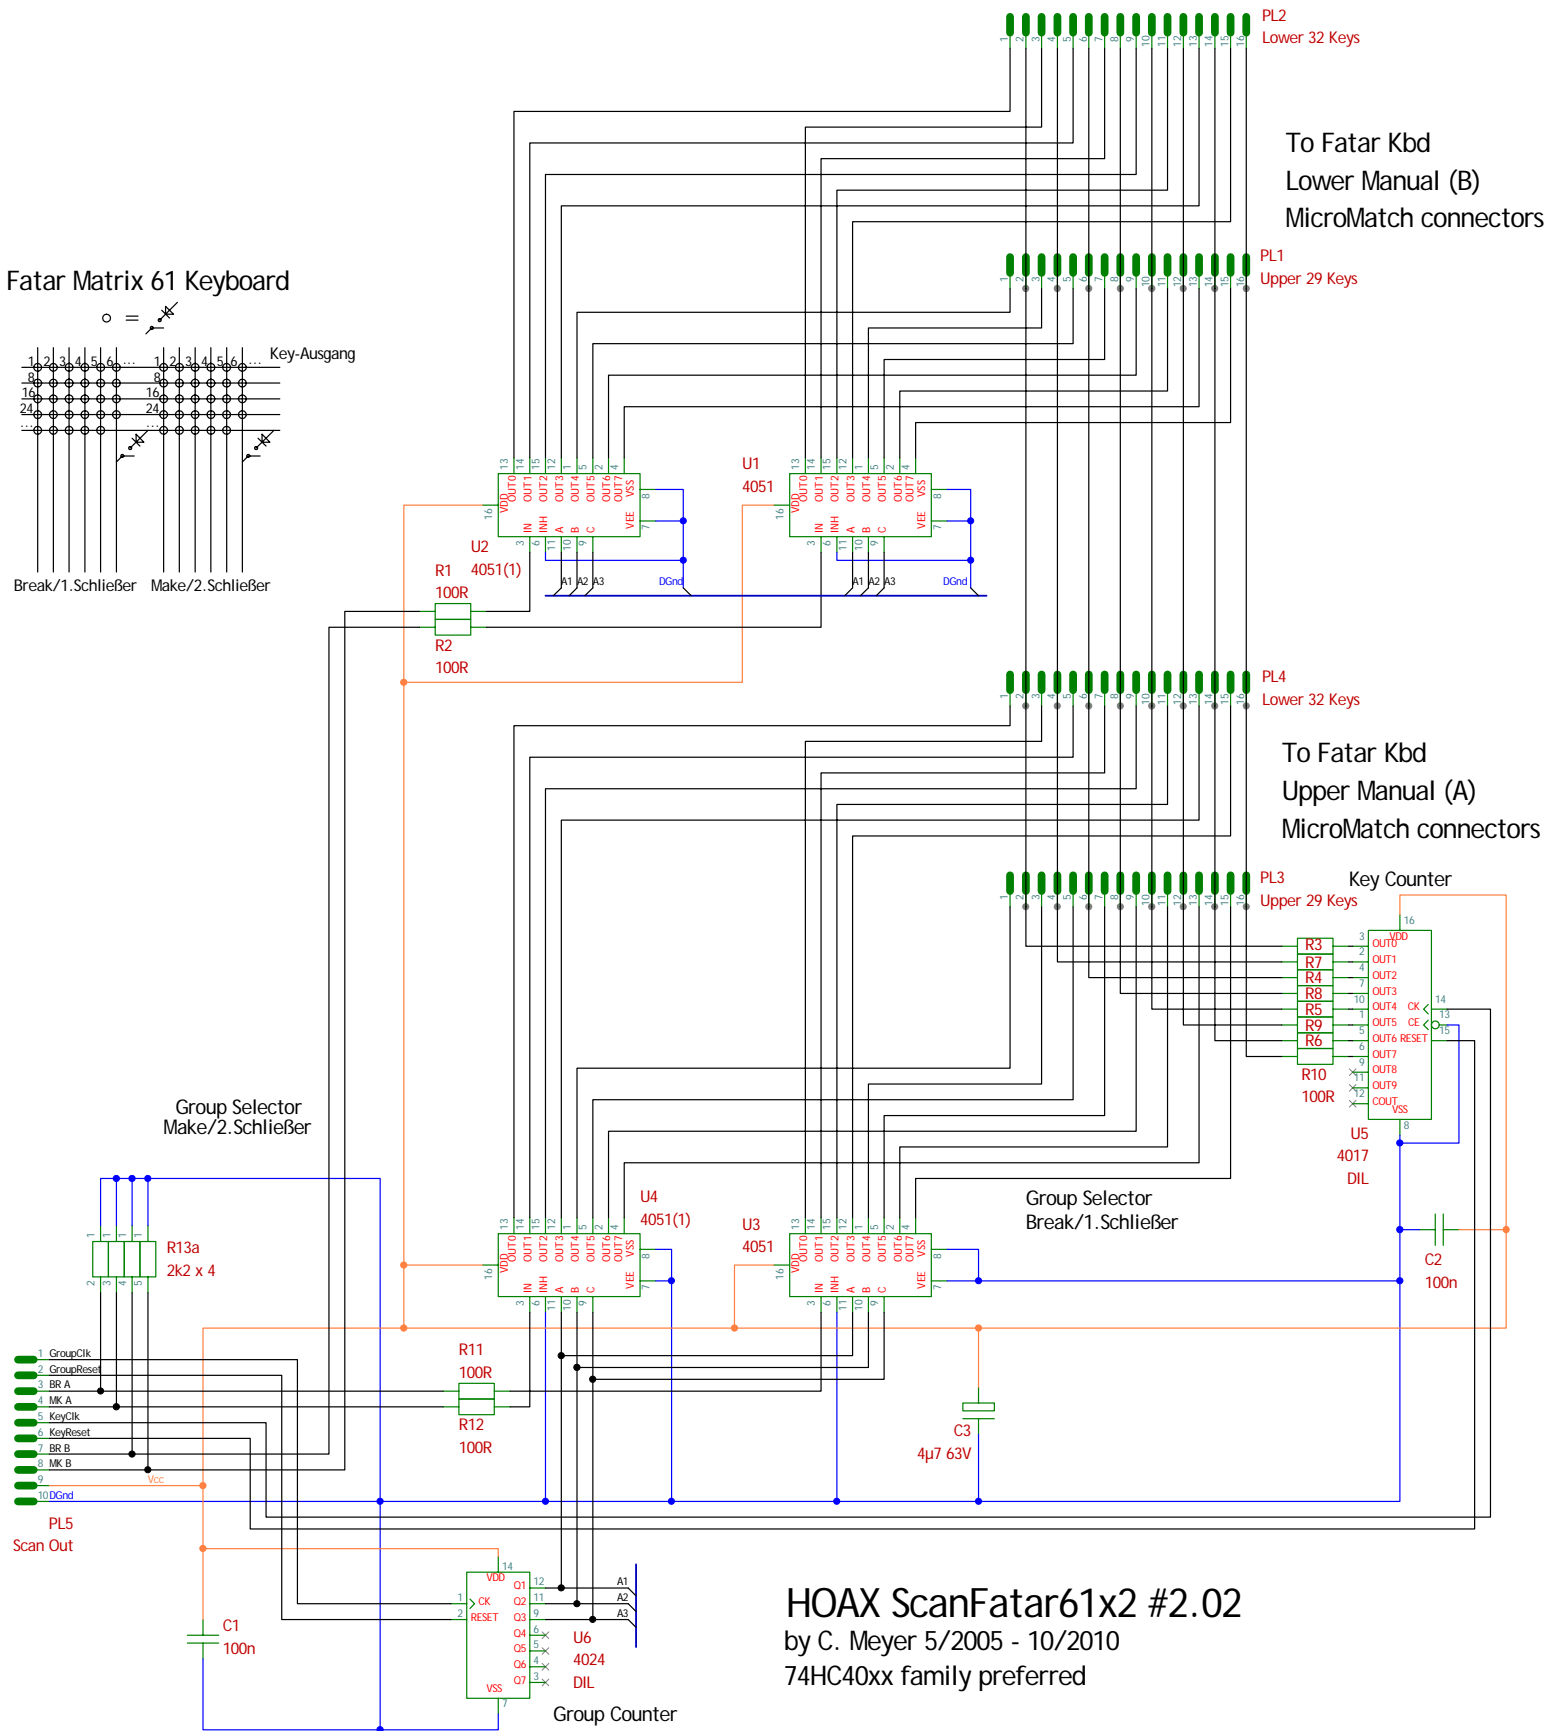

Fatar Matrix 61 Keyboard

PL2
Lower 32 Keys
To Fatar Kbd
Lower Manual (B)
MicroMatch connectors

PL1
Upper 29 Keys

PL4
Lower 32 Keys
To Fatar Kbd
Upper Manual (A)
MicroMatch connectors

PL3
Upper 29 Keys

Group Selector
Make/2.Schließer

Group Selector
Break/1.Schließer

- 1 GroupClik
- 2 GroupReset
- 3 BR A
- 4 MK A
- 5 KeyClik
- 6 KeyReset
- 7 BR B
- 8 MK B
- 9 Vcc
- 10 Dgnd

PL5
Scan Out

Group Counter

HOAX ScanFatar61x2 #2.02
by C. Meyer 5/2005 - 10/2010
74HC40xx family preferred