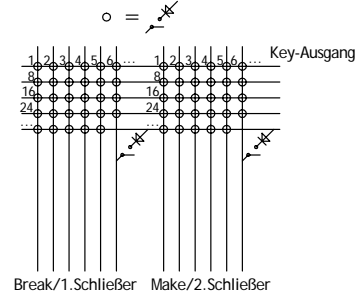

Fatar Matrix 61 Keyboard

PL2
Lower 32 Keys
To Fatar Kbd
Lower Manual (B)
MicroMatch connectors

PL1
Upper 29 Keys

PL4
Lower 32 Keys
To Fatar Kbd
Upper Manual (A)
MicroMatch connectors

PL3
Upper 29 Keys

Group Selector
Make/2.Schließer

Group Selector
Break/1.Schließer

- 1 GroupClik
- 2 GroupReset
- 3 BR A
- 4 MK A
- 5 KeyClik
- 6 KeyReset
- 7 BR B
- 8 MK B
- 9 Vcc
- 10 Dgnd

PL5
Scan Out

Group Counter

HOAX ScanFatar61x2 #2.02
by C. Meyer 5/2005 - 10/2010
74HC40xx family preferred