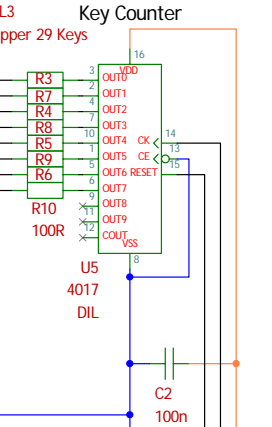

Fatar Matrix 61 Keyboard

PL2
Lower 32 Keys
To Fatar Kbd
Lower Manual (B)
MicroMatch connectors

PL1
Upper 29 Keys

PL4
Lower 32 Keys
To Fatar Kbd
Upper Manual (A)
MicroMatch connectors

PL3
Upper 29 Keys

Group Selector
Make/2.Schließer

Group Selector
Break/1.Schließer

- 1 GroupClik
- 2 GroupReset
- 3 BR A
- 4 MK A
- 5 KeyClik
- 6 KeyReset
- 7 BR B
- 8 MK B
- 9 Vcc
- 10 Dgnd

PL5
Scan Out

Group Counter

HOAX ScanFatar61x2 #2.02
by C. Meyer 5/2005 - 10/2010
74HC40xx family preferred