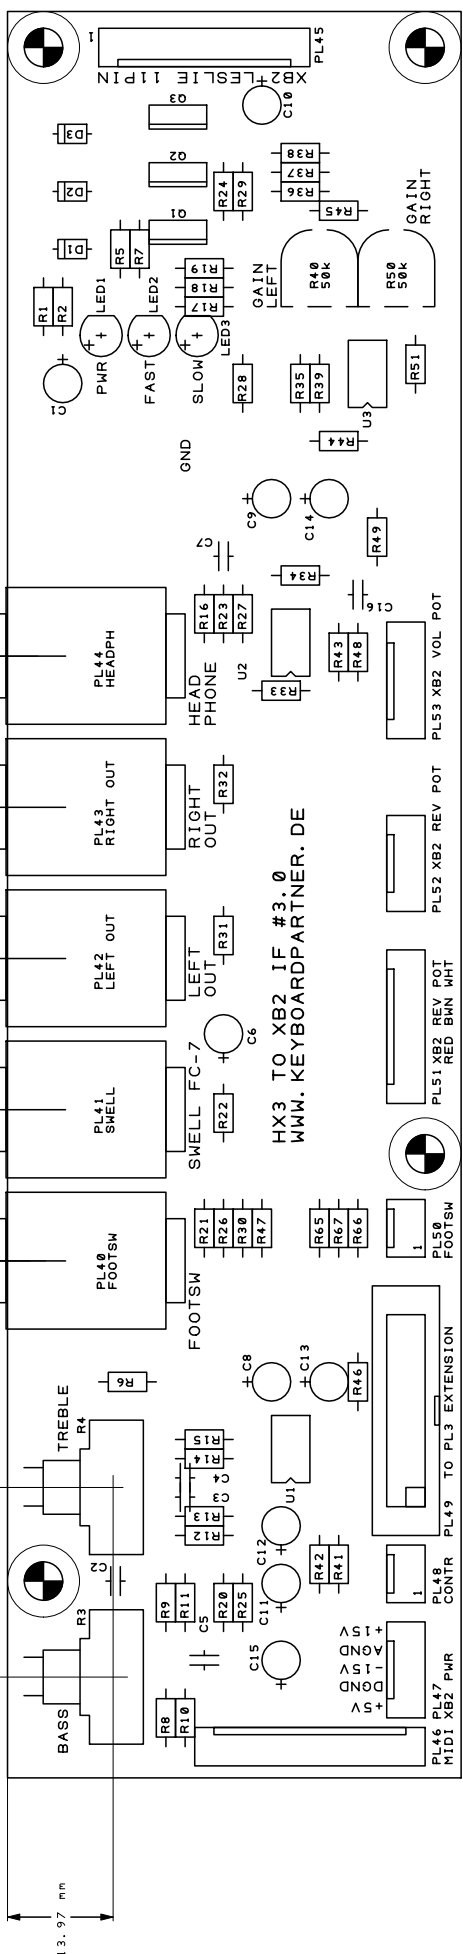

25.1 mm 30.0 mm 80.0 mm

HX3 TO XB2 IF #3.0
WWW.KEYBOARDPARTNER.DE